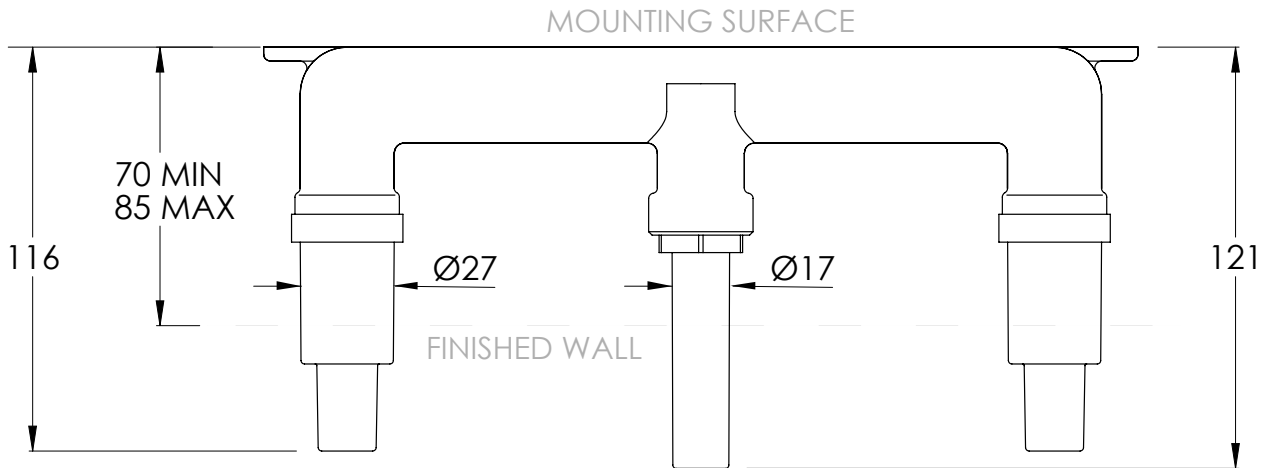

COALBROOK

BA1011

WALL BASIN MIXER WITH 190MM SPOUT

DATE: 05/01/22

REVISION: A

DIMENSIONS IN MILLIMETRES

WHILST EVERY EFFORT IS MADE TO ENSURE THE ACCURACY OF THESE DATA SHEETS THEY ARE SUBJECT TO CHANGE WITHOUT NOTICE AS PART OF THE COMPANY'S PRODUCT DEVELOPMENT PROCESS

COALBROOK

DO1011

WALL MOUNTED 3 HOLE BASIN  
MIXER - 190 SPOUT

DATE: 05/01/22

REVISION: A

DIMENSIONS IN MILLIMETRES

WHILST EVERY EFFORT IS MADE TO ENSURE THE ACCURACY OF THESE DATA SHEETS THEY ARE SUBJECT TO CHANGE WITHOUT NOTICE AS PART OF THE COMPANY'S PRODUCT DEVELOPMENT PROCESS