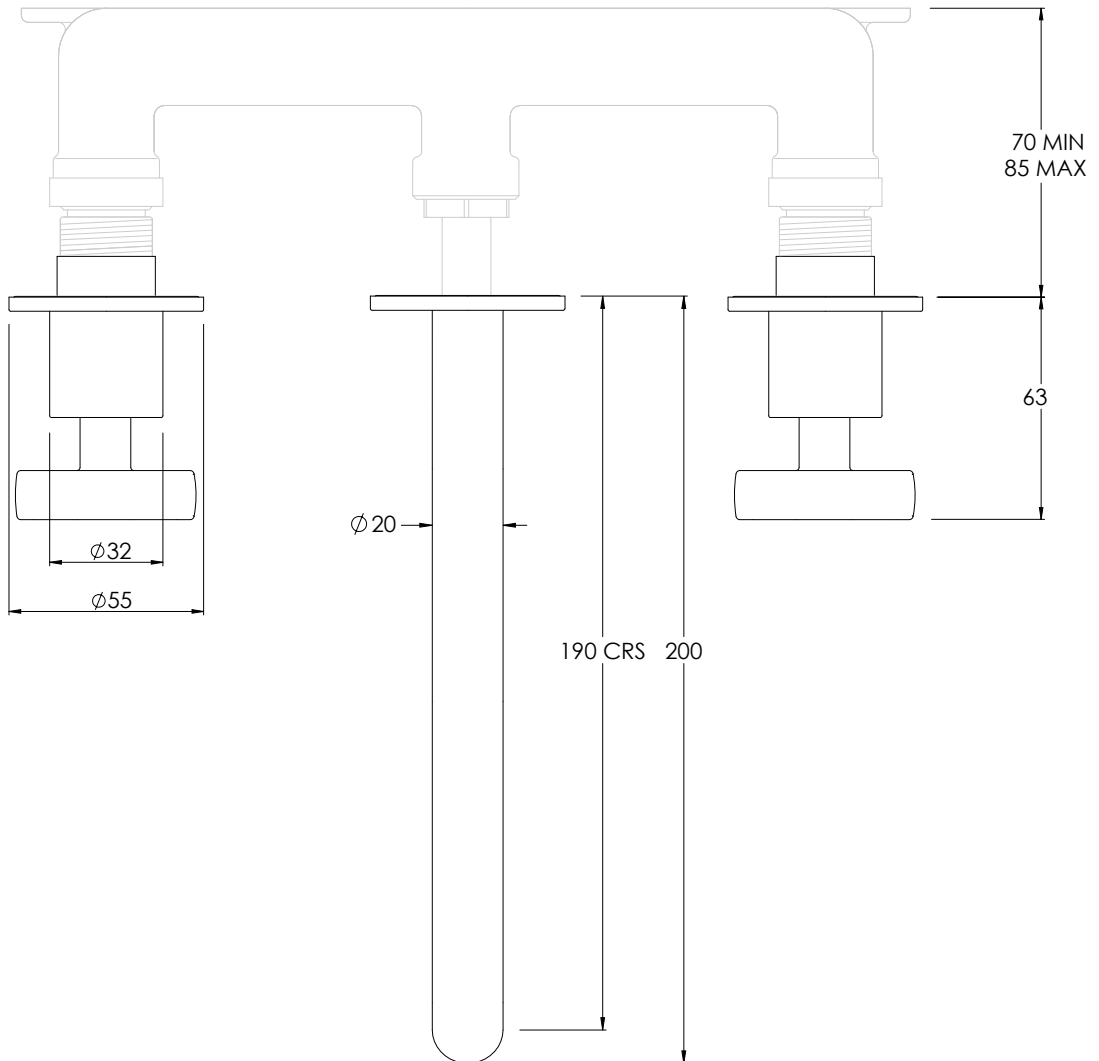

COALBROOK

BA1011

WALL BASIN MIXER WITH 190MM SPOUT

DATE: 05/01/22

REVISION: A

DIMENSIONS IN MILLIMETRES

WHILST EVERY EFFORT IS MADE TO ENSURE THE ACCURACY OF THESE DATA SHEETS THEY ARE SUBJECT TO CHANGE WITHOUT NOTICE AS PART OF THE COMPANY'S PRODUCT DEVELOPMENT PROCESS

COALBROOK

DO1011

WALL MOUNTED 3 HOLE BASIN  
MIXER - 190 SPOUT

DATE: 05/01/22

REVISION: A

DIMENSIONS IN MILLIMETRES

WHILST EVERY EFFORT IS MADE TO ENSURE THE ACCURACY OF THESE DATA SHEETS THEY ARE SUBJECT TO CHANGE WITHOUT NOTICE AS PART OF THE COMPANY'S PRODUCT DEVELOPMENT PROCESS