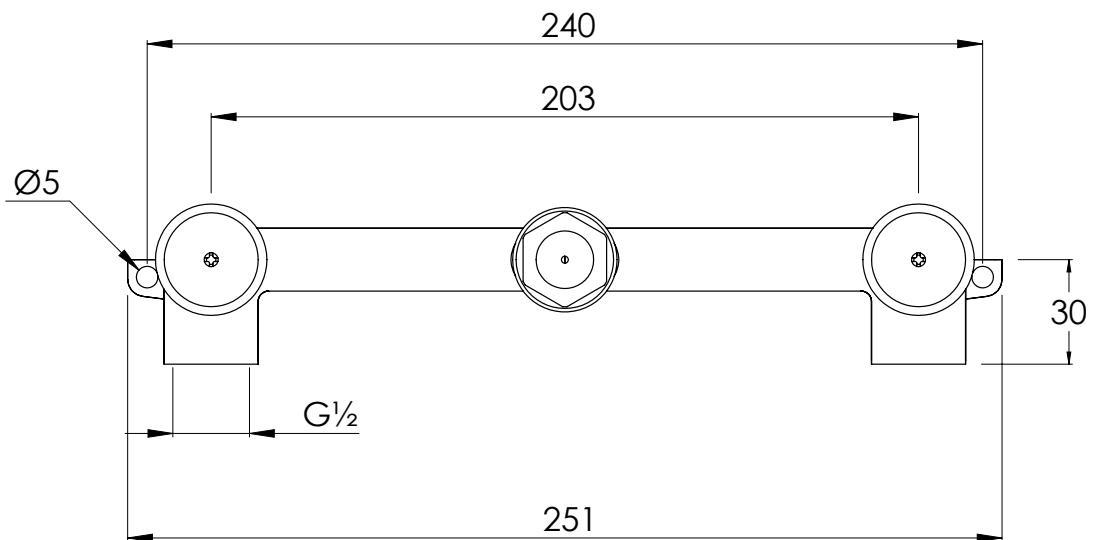

COALBROOK

BA1011

WALL BASIN MIXER WITH 190MM SPOUT

DATE: 05/01/22

REVISION: A

DIMENSIONS IN MILLIMETRES

WHILST EVERY EFFORT IS MADE TO ENSURE THE ACCURACY OF THESE DATA SHEETS THEY ARE SUBJECT TO CHANGE WITHOUT NOTICE AS PART OF THE COMPANY'S PRODUCT DEVELOPMENT PROCESS

COALBROOK

DO1011

WALL MOUNTED 3 HOLE BASIN  
MIXER - 190 SPOUT

DATE: 05/01/22

REVISION: A

DIMENSIONS IN MILLIMETRES

WHILST EVERY EFFORT IS MADE TO ENSURE THE ACCURACY OF THESE DATA SHEETS THEY ARE SUBJECT TO CHANGE WITHOUT NOTICE AS PART OF THE COMPANY'S PRODUCT DEVELOPMENT PROCESS