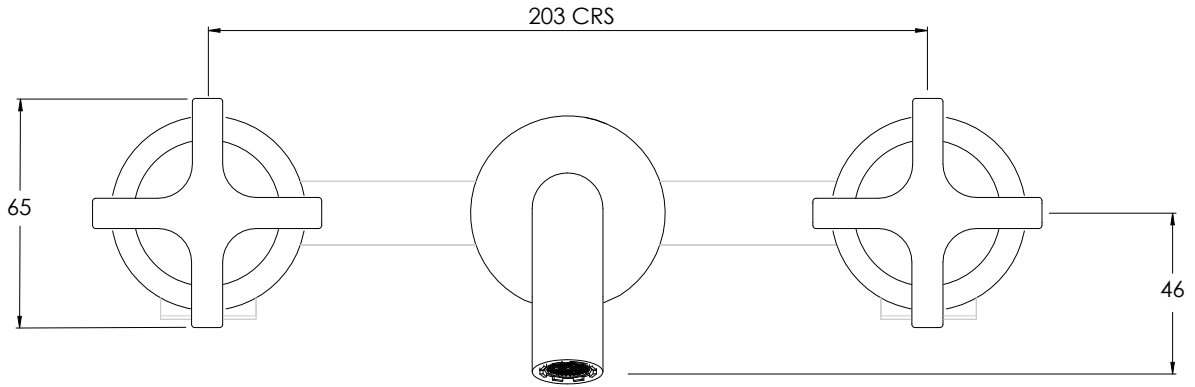

COALBROOK

BA1011

WALL BASIN MIXER WITH 190MM SPOUT

DATE: 05/01/22

REVISION: A

DIMENSIONS IN MILLIMETRES

WHILST EVERY EFFORT IS MADE TO ENSURE THE ACCURACY OF THESE DATA SHEETS THEY ARE SUBJECT TO CHANGE WITHOUT NOTICE AS PART OF THE COMPANY'S PRODUCT DEVELOPMENT PROCESS

COALBROOK

DO1011

WALL MOUNTED 3 HOLE BASIN  
MIXER - 190 SPOUT

DATE: 05/01/22

REVISION: A

DIMENSIONS IN MILLIMETRES

WHILST EVERY EFFORT IS MADE TO ENSURE THE ACCURACY OF THESE DATA SHEETS THEY ARE SUBJECT TO CHANGE WITHOUT NOTICE AS PART OF THE COMPANY'S PRODUCT DEVELOPMENT PROCESS